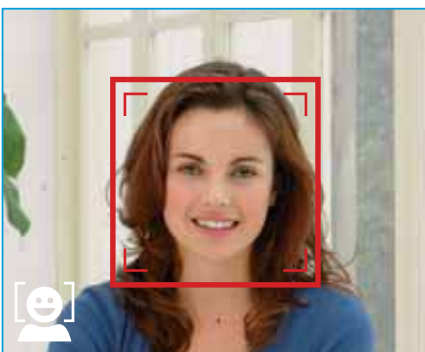

Landscape Emphasizing depth-of-field, this mode captures distant scenes sharply and clearly, for postcard like landscape pictures.

Beach/Snow When shooting a scene with snow or water in the background, the image is free of grayish tones that are caused by typical underexposure.

Close Up Shoot as close as 1.6" from your subject.

Portrait Automatically adjusts the camera settings to get a sharp subject with a blurred background.

Panorama Assist Allows you to take several side-by-side images, all at the same exposure and white balance setting, then combine them later using the "Panorama Maker"™ photo editing software (supplied) to create spectacular wide-vista photos.