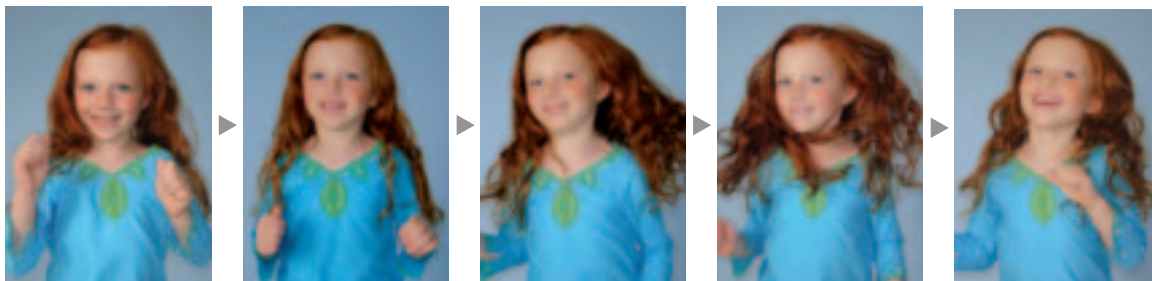

Stop Motion Animation

Start making movies!

Create your very own animated films! Just take a shot of your models, move them, then shoot again – with the new Stop-motion function producing smooth, professional-looking animation.