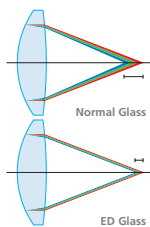

3X
Optical
Zoom-Nikkor
ED Glass Lens

2.5"
Incredible, Bright
LCD Screen

Nikon In-Camera Innovations

Makes taking beautiful pictures easy!

In-Camera Red-Eye Fix™ Automatically detects and fixes most typical occurrences of red-eye.

3x Optical Zoom

Nikkor Lens with pro quality ED glass.

38mm

114mm

The Zoom-Nikkor ED Glass Lens gives you the power of 3x optical zoom lens, 38-114mm (35mm equivalent) while Macro capability lets you get as close as 1.6 inches. This combination is supported by Nikon's world-renowned optical technology delivering crisp, clear images.