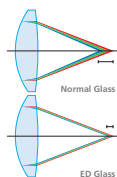

Innovative Automatic Features

Simply Brilliant

Panorama

Portrait

Landscape

Close Up

The **COOLPIX S7c** features 15 specially programmed modes to automatically handle focus, exposure, white balance and other adjustments that help you take great pictures easily. Plus 4 of the 15 scene modes come with Scene Assist which offers a selection options to help you compose your pictures with the assistance of framing guides displayed in the monitor.

Nikkor Lens with pro quality ED glass.

35mm

105mm

The Zoom-Nikkor ED Lens gives you the power of 3x optical zoom lens, 35-105mm (35mm equivalent) while Macro capability lets you get as close as 1.6 inches. This combination is supported by Nikons' world renowned optical technology delivering crisp, clear images.

3x Optical Zoom-Nikkor ED Glass Lens plus 4x digital zoom equals 12x zoom range

COOLPIX S7c

Actual size
S7c 3.9" w x 2.4" h x 0.8" d (only 4.9 oz!)

Huge, Bright
3.0" LCD Monitor
for high visibility in daylight