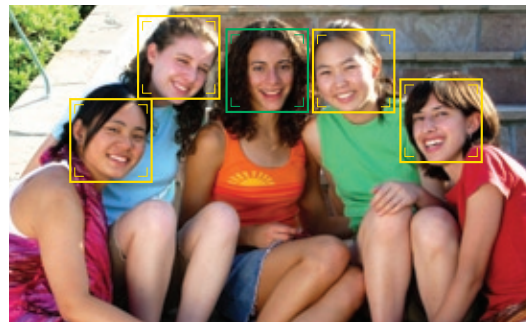

Simply better portraits

One-touch portrait button take satisfaction further Add a touch of genius to your photography. A handy standalone button provides easy, direct access to three unique Nikon image innovations – Face-priority AF* finds and focuses on up to 5 faces, In-Camera Red-Eye Fix for better flash photography, and D-Lighting that corrects exposure after the fact.

*Face recognition capability may be limited in some shooting conditions.