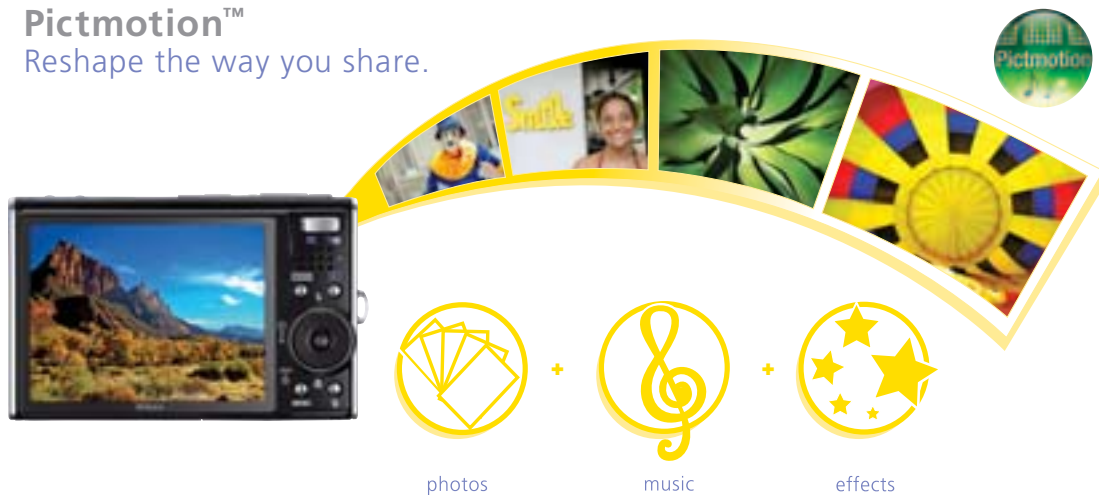

One-Touch Portrait Your shortcut to three unique innovations, it offers instant access to Face-priority AF and In-Camera Red-Eye Fix™ for optimized image capture and lets you transform exposure with Nikon's powerful D-Lighting advantage.

Simply better portraits

Face-Priority AF Automatically finds and focuses on people's faces to ensure superb portraits with clear, crisp focus.

Innovative Automatic Features Simply Brilliant

The COOLPIX S50 and S50c feature 15 specially programmed modes to automatically handle focus, exposure, white balance and other adjustments that help you take great pictures easily.

Beauty has always been in the eye of the beholder,
now it's in the hands of the photographer.

Pictmotion™

Reshape the way you share.

Pictmotion™ allows you to select your favorite images and movies, decide on a style, and pick one of five pre-installed music files or add your own*. Pictmotion™ automatically combines your elements in a polished production, with transitions and style synced to your music.