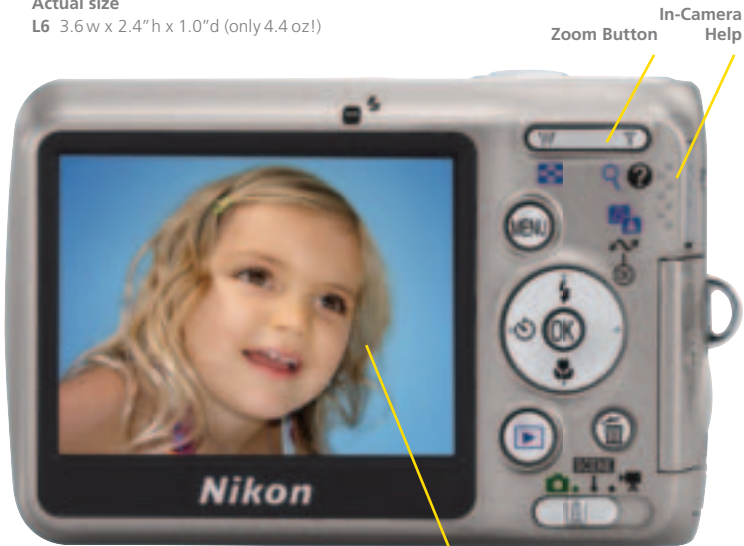

Transfer directly to Printer, TV or Web

Print directly from your camera

You can transfer images directly to print, without the need of a PC, when using PictBridge and USB Direct Print compatible printers.

Connect directly to your TV

Show friends and family the results on a grand scale with the supplied video cable.

COOLPIX L6

Actual size
L6 3.6w x 2.4"h x 1.0"d (only 4.4 oz!)

Incredible, Bright 2.5" LCD Monitor for high visibility in daylight