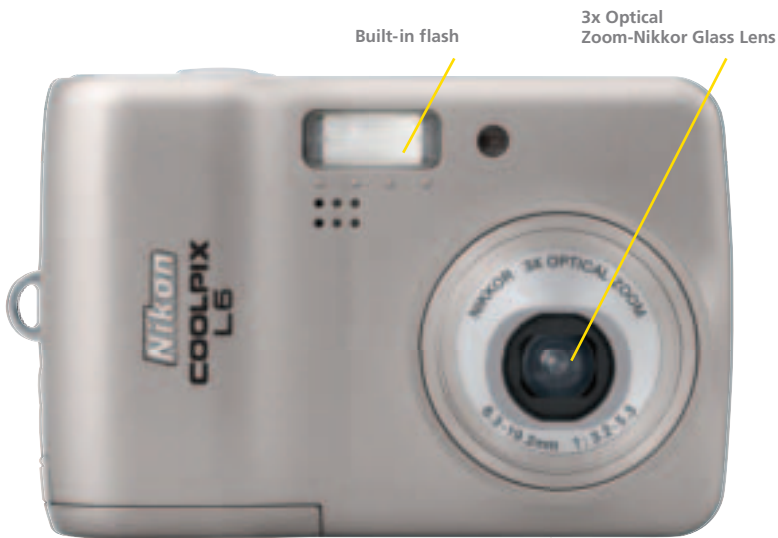

Transfer directly to Printer, TV or Web

Print directly from your camera

You can transfer images directly to print, without the need of a PC, when using PictBridge and USB Direct Print compatible printers.

Connect directly to your TV

Show friends and family the results on a grand scale with the supplied video cable.

COOLPIX L6

Actual size
L6 3.6w x 2.4"h x 1.0"d (only 4.4 oz!)

Incredible, Bright 2.5" LCD Monitor for high visibility in daylight