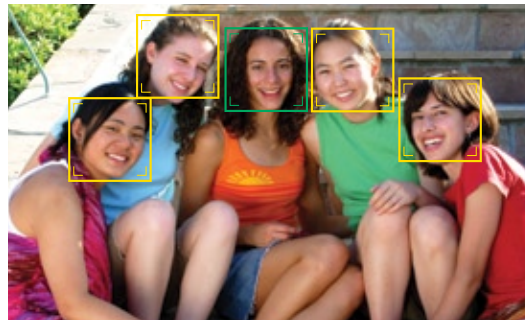

ISO 1000 Capability

Better pictures in lower light

Accurately measuring available light, the COOLPIX L14 automatically selects the best sensitivity setting. And with an impressive sensitivity range up to ISO 1000, it's easy to take great-looking pictures in low light conditions.

Nikon In-Camera Innovations Makes taking great pictures effortless!

In-Camera Red-EyeFix™ This in-camera feature automatically fixes most typical occurrences of red-eye.

D-Lighting

Compensates for underexposed images or insufficient flash by automatically adding light and detail to selected shots where needed, without affecting properly exposed areas.

Simply better portraits

Face-Priority AF Automatically finds and focuses on people's faces to ensure superb portraits with clear, crisp focus.

COOLPIX L14

Digital Camera Specifications

Simply better
portraits